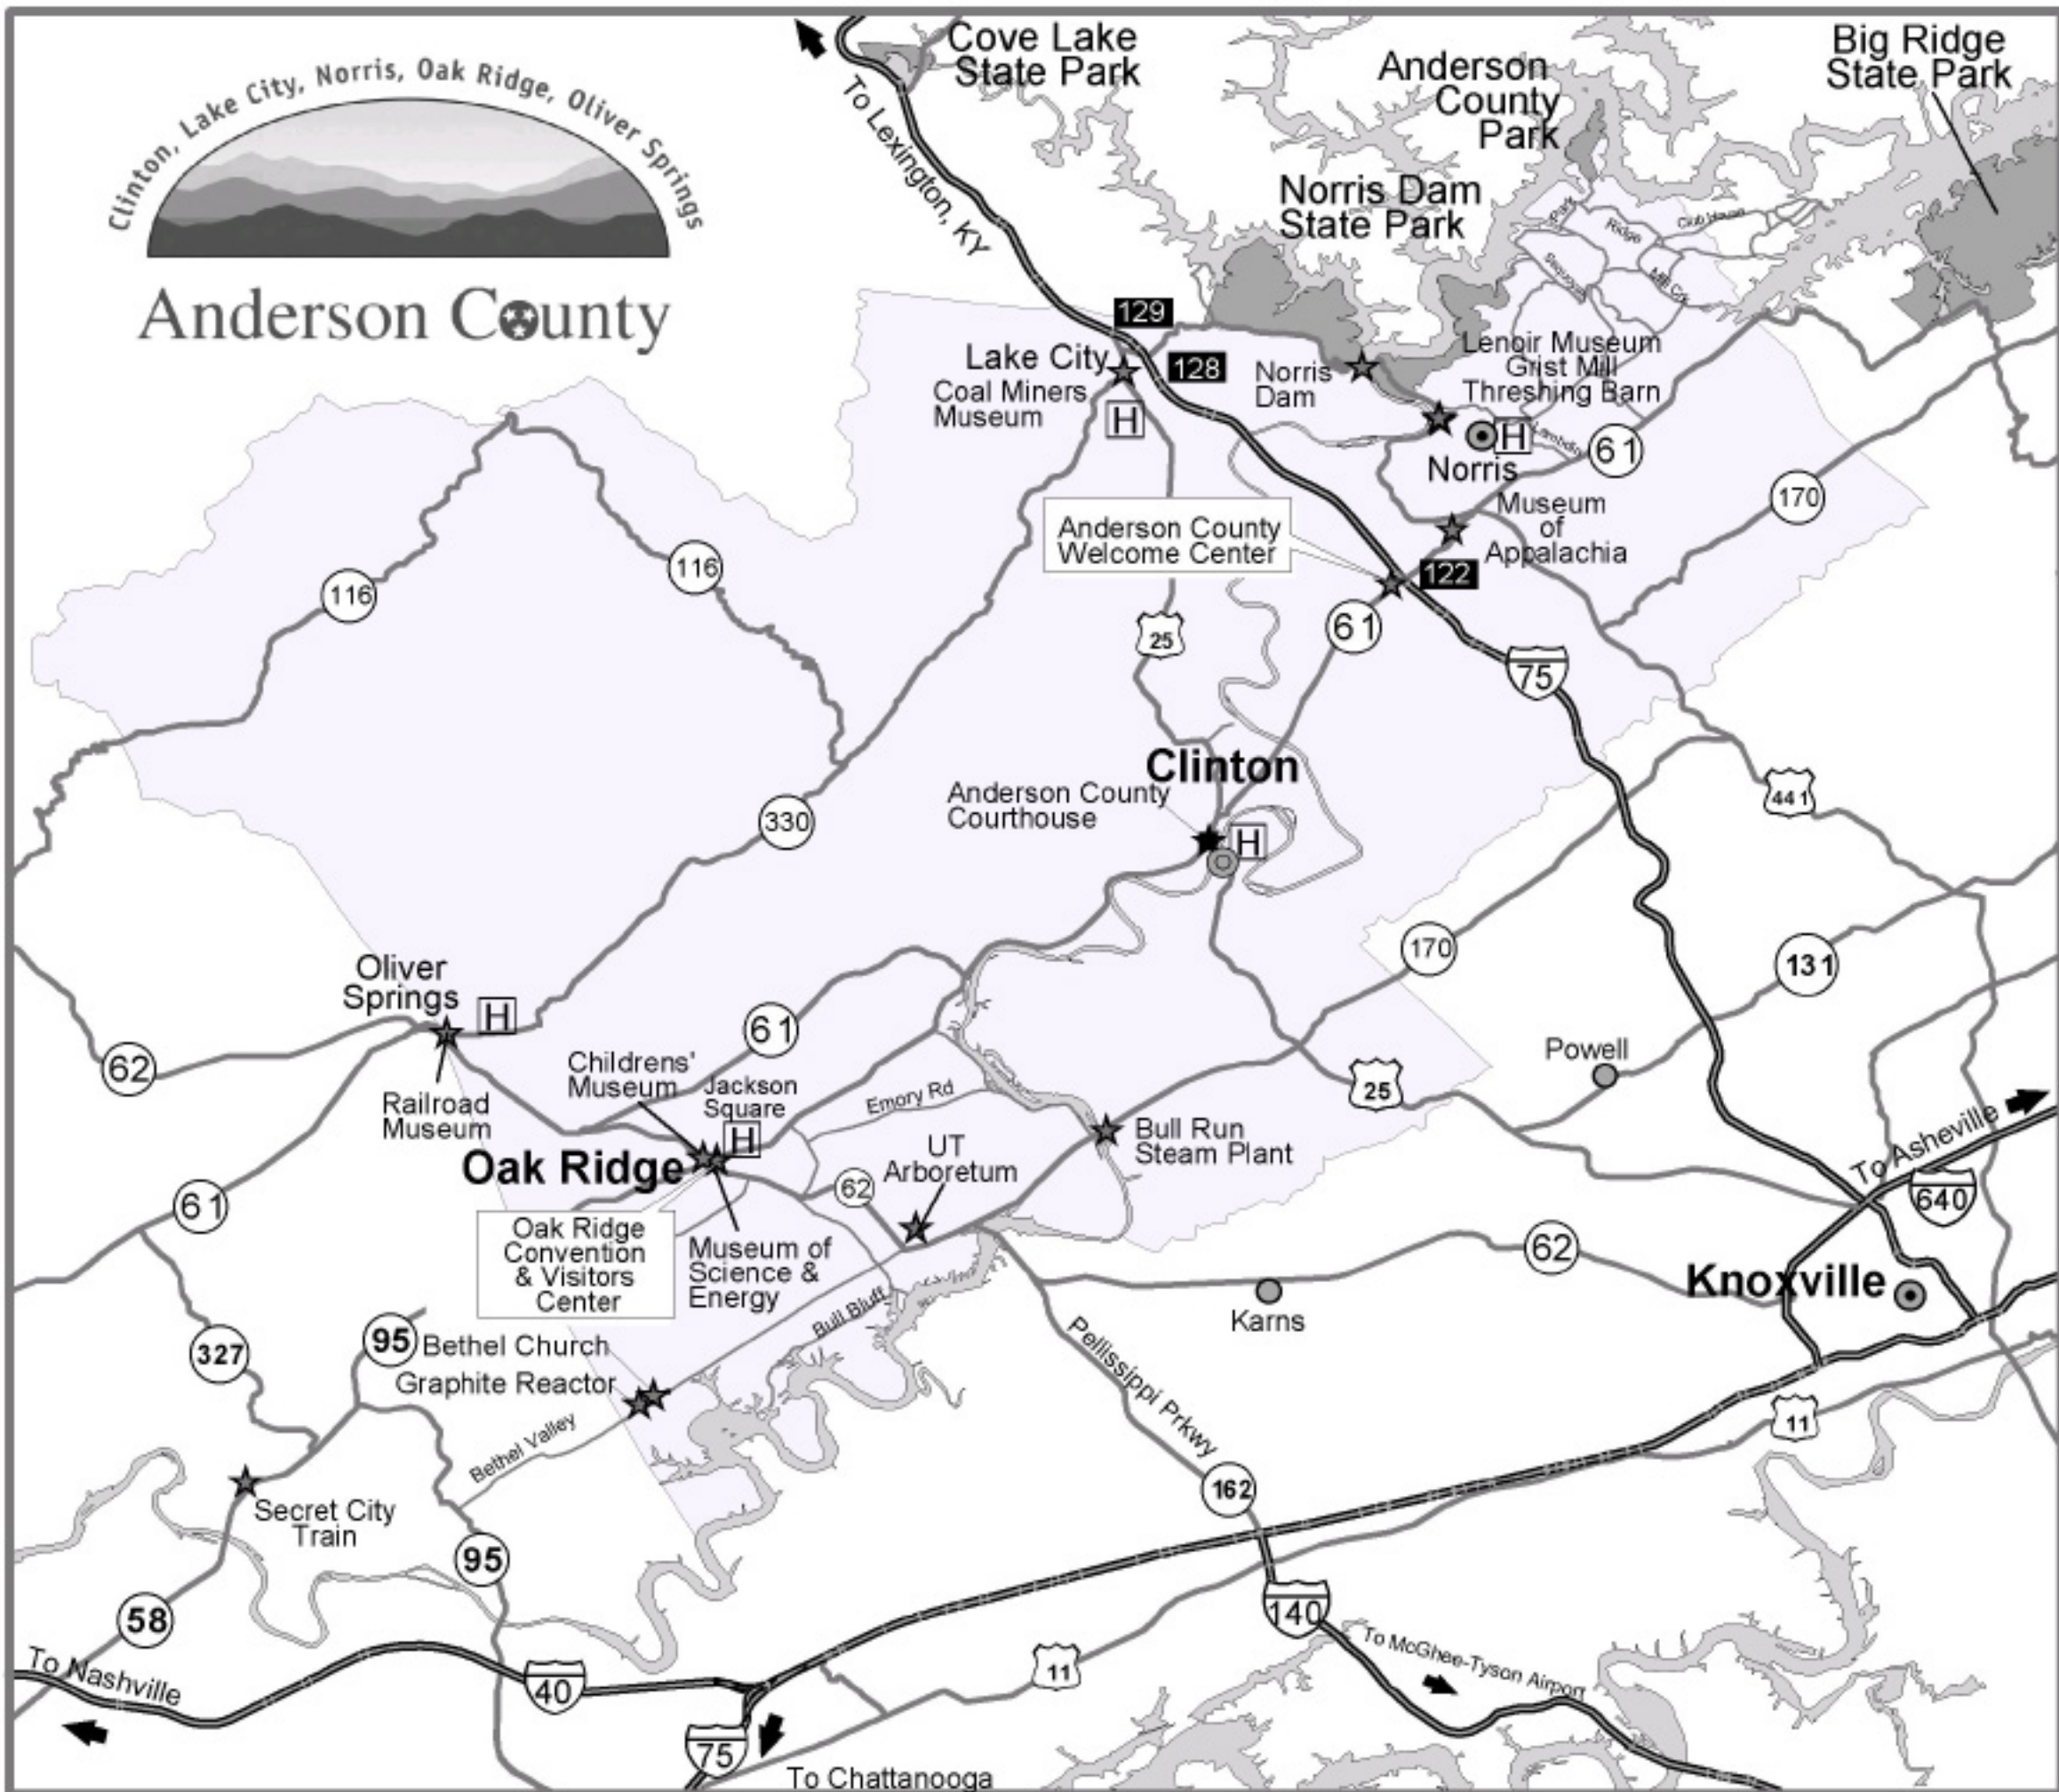

Anderson County

Travel 200 Years In 15 Minutes

- ★ Historic Sites, Museum or Point of Interest
- [H] Historic District
- [] State/County Parks
- [122] Interstate Exit

Anderson County Welcome Center

115 Welcome Lane
Clinton, TN 37716

Call toll free
800.524.3602

Within area code 865,
please call 865.457.4542

Map preparation compliments of
AEGIS Services, Clinton, TN
4/10/00